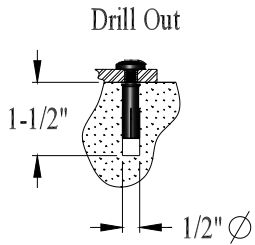

In Ground #12119
Surface #12133

Vintage {Breton} Racks
Surface Mount / In Ground Mount

SURFACE MOUNT

IN GROUND MOUNT

In Ground #12119
Surface #12133

3/8" x 1" Torx Bolt &
3/8" x 1" S/S Drop In Anchor
(4) Places per Rack