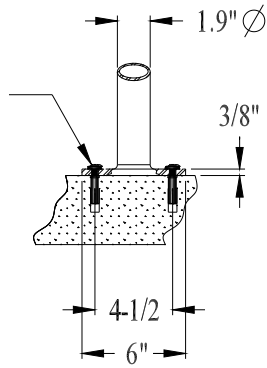

In Ground #12119
Surface #12133

Vintage {Breton} Racks
Surface Mount / In Ground Mount

SURFACE MOUNT

IN GROUND MOUNT

In Ground #12119
Surface #12133

3/8" x 1" Torx Bolt &
3/8" x 1" S/S Drop In Anchor
(4) Places per Rack