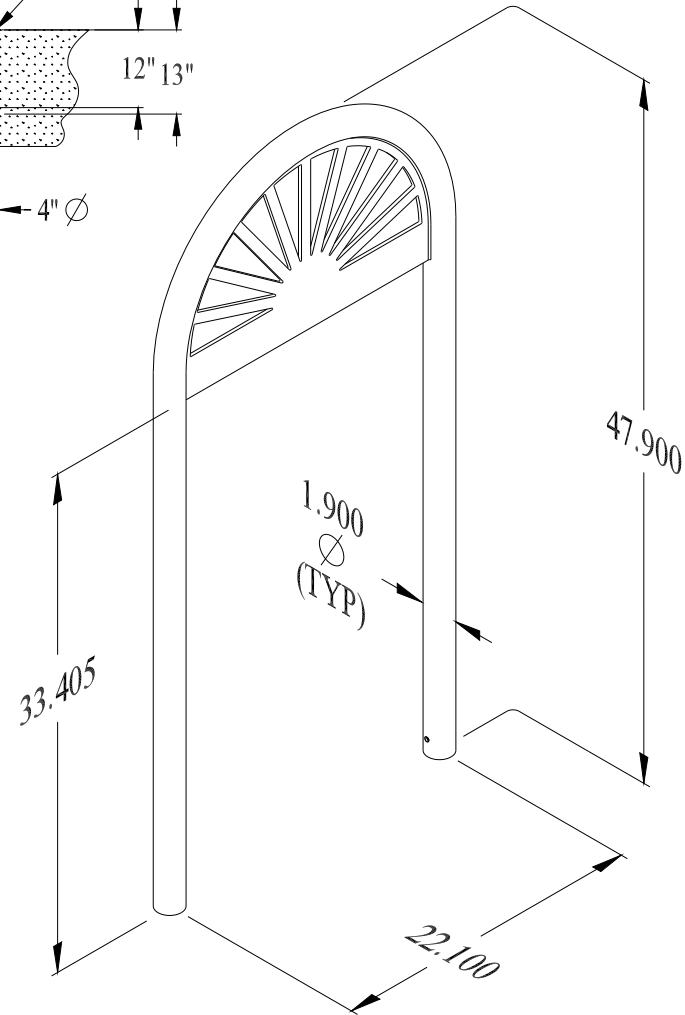

In Ground #12119
Surface #12133

Vintage {Breton} Racks
Surface Mount / In Ground Mount

SURFACE MOUNT

IN GROUND MOUNT

In Ground #12119
Surface #12133

3/8" x 1" Torx Bolt &
3/8" x 1" S/S Drop In Anchor
(4) Places per Rack

Vintage {Breton} Racks
Surface Mount / In Ground Mount {Dims}

www.cyclesafe.com