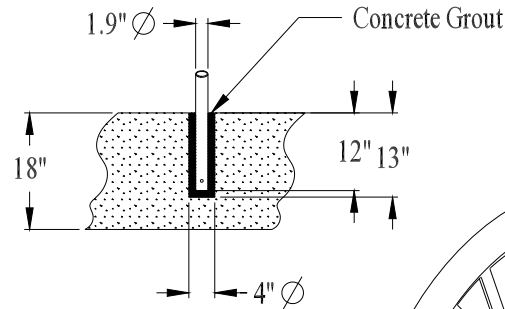

In Ground #12119
Surface #12133

Vintage {Breton} Racks
Surface Mount / In Ground Mount

SURFACE MOUNT

IN GROUND MOUNT

In Ground #12119
Surface #12133

3/8" x 1" Torx Bolt &
3/8" x 1" S/S Drop In Anchor
(4) Places per Rack