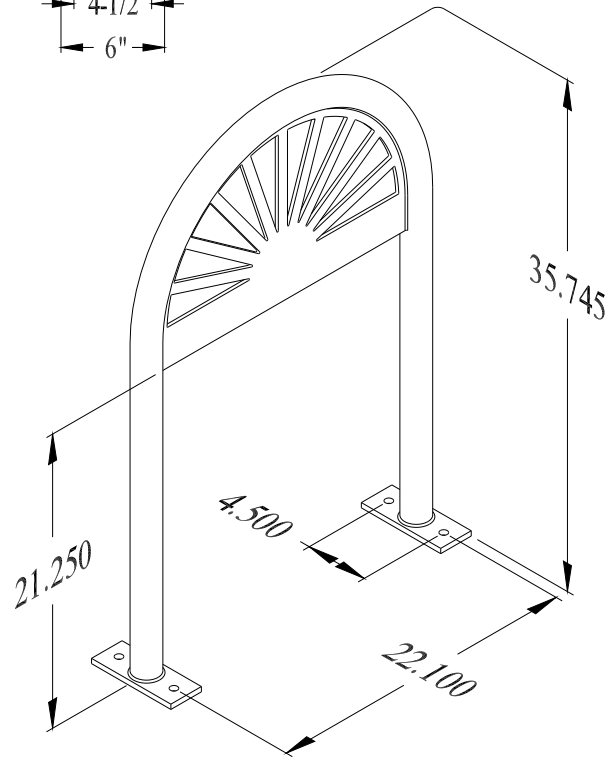

In Ground #12119
Surface #12133

Vintage {Breton} Racks
Surface Mount / In Ground Mount

SURFACE MOUNT

IN GROUND MOUNT

In Ground #12119
Surface #12133

3/8" x 1" Torx Bolt &
3/8" x 1" S/S Drop In Anchor
(4) Places per Rack